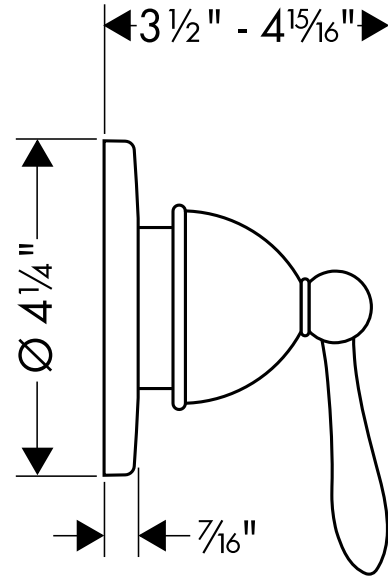

Axor Phoenix™ Quattro Diverter Trim 17945XX1

Available in Chrome (00) and Satinox (81)

Product Specification

Requires Quattro rough-in 13932181

AXOR[®]